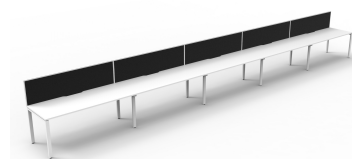

PRODUCT DESCRIPTION

Five Person Workstation Single Sided Workstation

Fixed height workstation

Profile leg 60mm x 30mm

Powdercoated under frame

Adjustable leveling Feet

EO Rated 25mm Thick top with 410mm x 50mm D Scallop cut out to rear

AFRDI Certified

5 Year Warranty

DIMENSIONS

Fixed Desk Height 730mm

Overall height with Screen 1200 mm H

Worktop Sizes

1200 x 750mm

1500 x 750mm

1800 x 750mm

Overall Size

6000mm W x 780mm D x 730/1200mm H

7500mm W x 780mm D x 730/1200mm H

9000mm W x 780mm D x 730/1200mm H

Natural Oak Top
Black Satin Frame

Natural Oak Top
White Satin Frame

Natural White Top
Black Satin Frame

Natural White Top
White Satin Frame