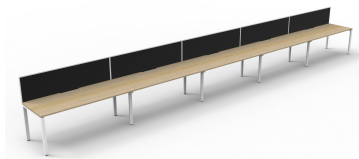

PRODUCT DESCRIPTION

Five Person Workstation Single Sided Workstation

Fixed height workstation

Profile leg 60mm x 30mm

Powdercoated under frame

Adjustable leveling Feet

EO Rated 25mm Thick top with 410mm x 50mm D Scallop cut out to rear

AFRDI Certified

5 Year Warranty

DIMENSIONS

Fixed Desk Height 730mm

Overall height with Screen 1200 mm H

Worktop Sizes

1200 x 750mm

1500 x 750mm

1800 x 750mm

Overall Size

6000mm W x 780mm D x 730/1200mm H

7500mm W x 780mm D x 730/1200mm H

9000mm W x 780mm D x 730/1200mm H

Natural Oak Top
Black Satin Frame

Natural Oak Top
White Satin Frame

Natural White Top
Black Satin Frame